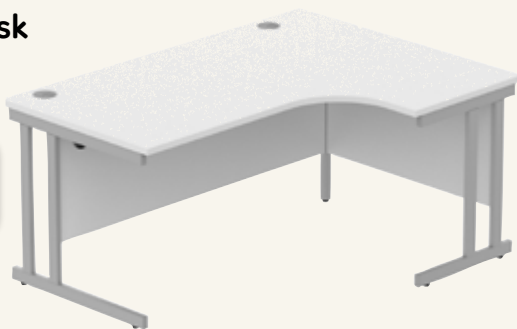

Radial Desk

FROM

1200
800

Code		Width	Price
COREI612LHDU	L/H	W1600	
COREI612RHDU	R/H	W1600	

On Desk Power
page 11