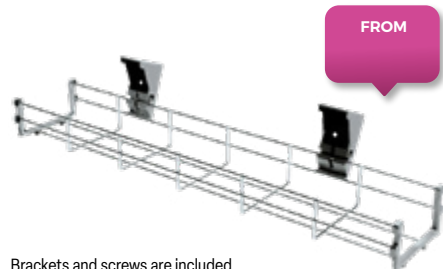

## Cable Baskets

FROM

Brackets and screws are included

Code	Dimensions	Price
<b>NTC7011600S-01</b>	W600 - For 800 desk	
<b>NTC70110800S-01</b>	W800 - For 1000 desk	
<b>NTC7011000S-01</b>	W1000 - For 1200 desk	
<b>NTC7011200S-01</b>	W1200 - For 1400 desk	
<b>NTC7011400S-01</b>	W1400 - For 1600 desk	
<b>NTC7011600S-01</b>	W1600 - For 1800 desk	