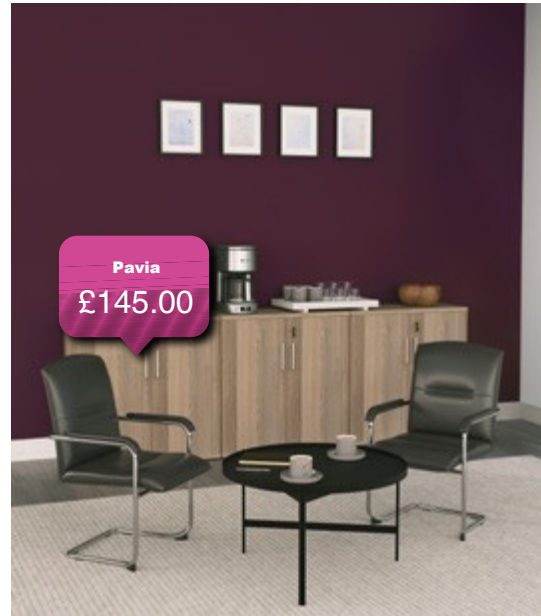

Pavia
£145.00