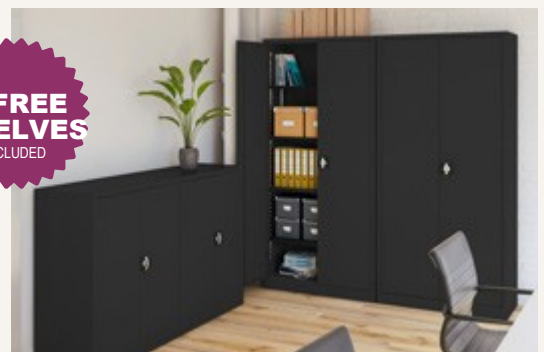

## Talos Cupboards

10 YEAR GUARANTEE

- A4 suspension filing
- 40kg load capacity per shelf
- Lockable
- 10 year component guarantee

FINISHES

FROM £189.00

4 FREE SHELVES INCLUDED

Code	Shelves	Dimensions	Price
<b>TCSDDC1000</b>	2	W920 D420 H1000	£189.00
<b>TCSDDC1790</b>	4	W920 D420 H1790	£285.00
<b>TCSDDC1950</b>	4	W920 D420 H1950	£329.00
<b>TCS-SHELF-BK</b>	Dual purpose cupboard shelf		£25.00