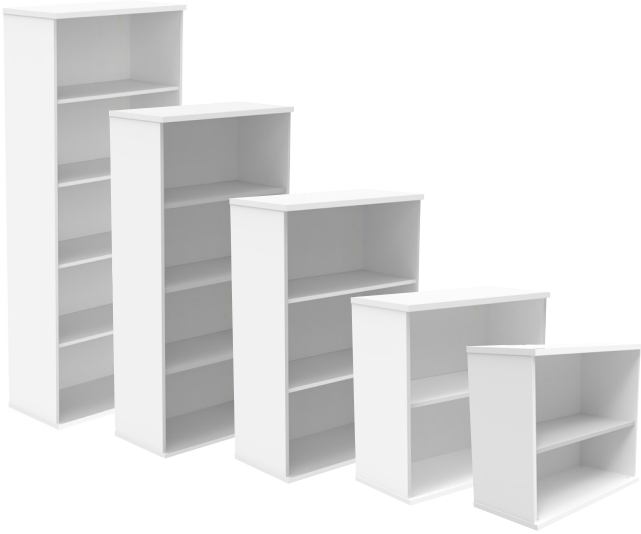

Core Desk High Pedestals

FROM

Code	Dimensions	Price
CORED3600	(w) 400 x (d) 600 x (h) 730	
CORED3800	(w) 400 x (d) 800 x (h) 730	

Core Mobile Under Desk Pedestals

ONLY

Code	Description	Dimensions	Price
COREUDM2	2 drawers	(w) 400 x (d) 500 x (h) 590	
COREUDM3	3 drawers	(w) 400 x (d) 500 x (h) 590	

Core Bookcases

FROM

- Floating shelves included
- Component guarantee: 5 Yrs

Code	Description	Dimensions	Price
CORE0730BKC	1 shelf included	(w) 800 x (d) 400 x (h) 730	
CORE0816BKC	1 shelf included	(w) 800 x (d) 400 x (h) 816	
CORE1204BKC	2 shelves included	(w) 800 x (d) 400 x (h) 1204	
CORE1592BKC	3 shelves included	(w) 800 x (d) 400 x (h) 1592	
CORE1980BKC	4 shelves included	(w) 800 x (d) 400 x (h) 1980	

Core Cupboards

FROM

- Floating shelves included
- Component guarantee: 5 Yrs

Code	Description	Dimensions	Price
CORE0730CBD	1 shelf included	(w) 800 x (d) 400 x (h) 730	
CORE0816CBD	1 shelf included	(w) 800 x (d) 400 x (h) 816	
CORE1204CBD	2 shelves included	(w) 800 x (d) 400 x (h) 1204	
CORE1592CBD	3 shelves included	(w) 800 x (d) 400 x (h) 1592	
CORE1980CBD	4 shelves included	(w) 800 x (d) 400 x (h) 1980	