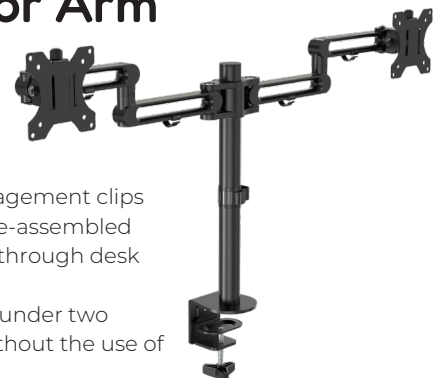

FINISHES
WH BK

Code	Price
TGAMA	Available in black and white

Pole Mounted Monitor Arm

ONLY

- Cable management clips
- Includes pre-assembled clamp and through desk fixing
- Installed in under two minutes without the use of any tools

FINISHES
WH SV BK

Code	Price
MBMA	Available in white, black and silver

Twin Pole Mounted Monitor Arm

ONLY

- Cable management clips
- Includes pre-assembled clamp and through desk fixing
- Installed in under two minutes without the use of any tools